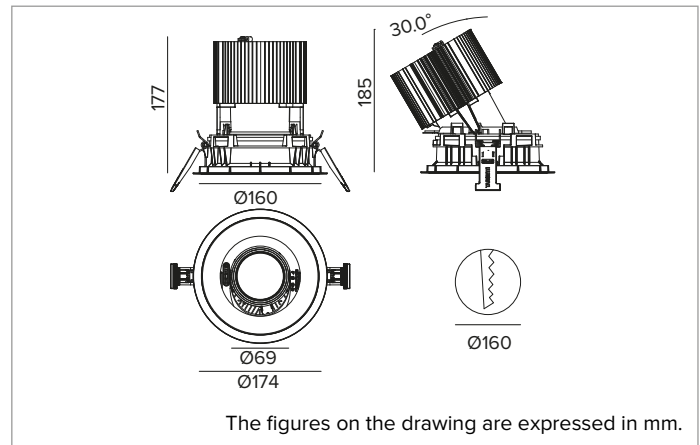

1T8633EL | CCTEVO ARCHITECTURAL 160

Adjustable recessed LED projector in a trim version

		4000K	H(m)	D(m)	Emax(lx)
		Ra90		22°	
		Fixture Power	74W	1	0.39 24664
		Source Flux	8118lm	2	0.77 6166
		Fixture Flux	5484lm	3	1.16 2740
		Efficacy	74lm/W	4	1.55 1542
TS1280	Imax=3038cd/klm	Imax	24664cd	5	1.94 987

CCT nominal: 4000K

Lifetime (L80/B10): >50000h tq +25°C

ILLUMINOTECHNICAL CHARACTERISTICS

SP - precision optics with a black silicone cut off ring. Version with a convex faceted highly reflective anodised aluminium reflector and a holographic diffusion filter. UGR<19 (EN 12464-1).

Optic: REFLECTOR

Beam angles: SP

Optical efficiency: 68%

Fixture flux: 5484lm

Luminous efficacy: 74lm/W

Photobiological safety: Compliant with RG1 low risk group

MECHANICAL CHARACTERISTICS

Die-cast black painted anodised aluminium body and dissipator. Black colour cover. The optical unit can be adjusted up to 30° on the vertical plane with a mechanical beam locking system and a graduated scale, and 358° on the horizontal plane. Trim version with an integrated black ring.